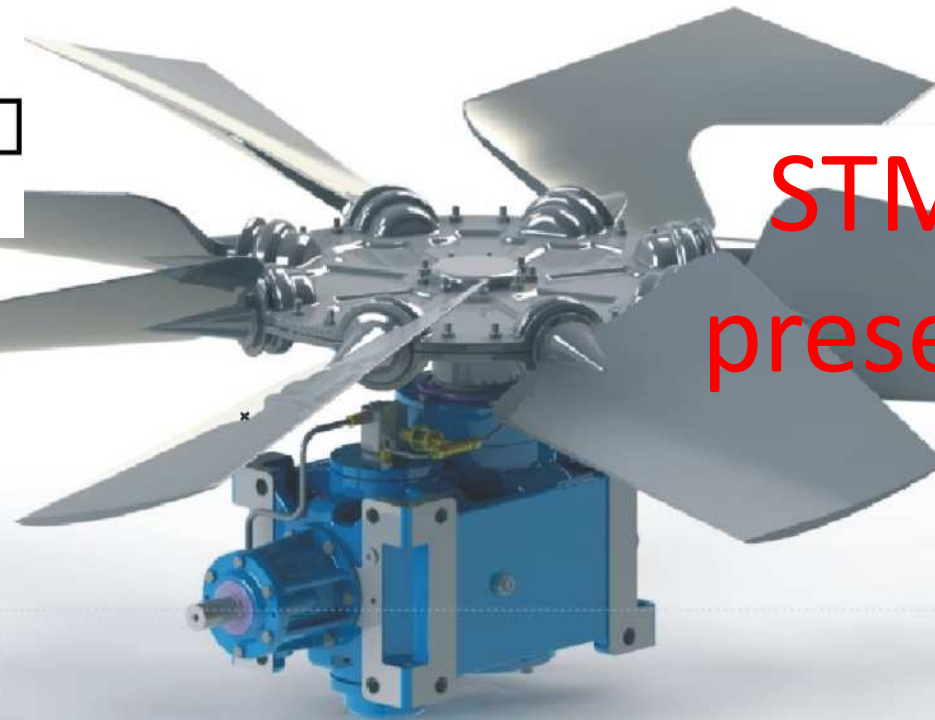

EMPOWERING
YOUR IDEAS.

STM-GSM presentation

Cooling Towers sector

STM Spa
Via del Maccabreccia, 39
40012 Calderara di Reno (BO) - Italy

GSM Spa
Via Malavolti, 48
41122 Modena - Italy
Tel +39 051 3765.711 Fax +39 051 6466.178
www.stmspa.com - marketing@stmspa.com